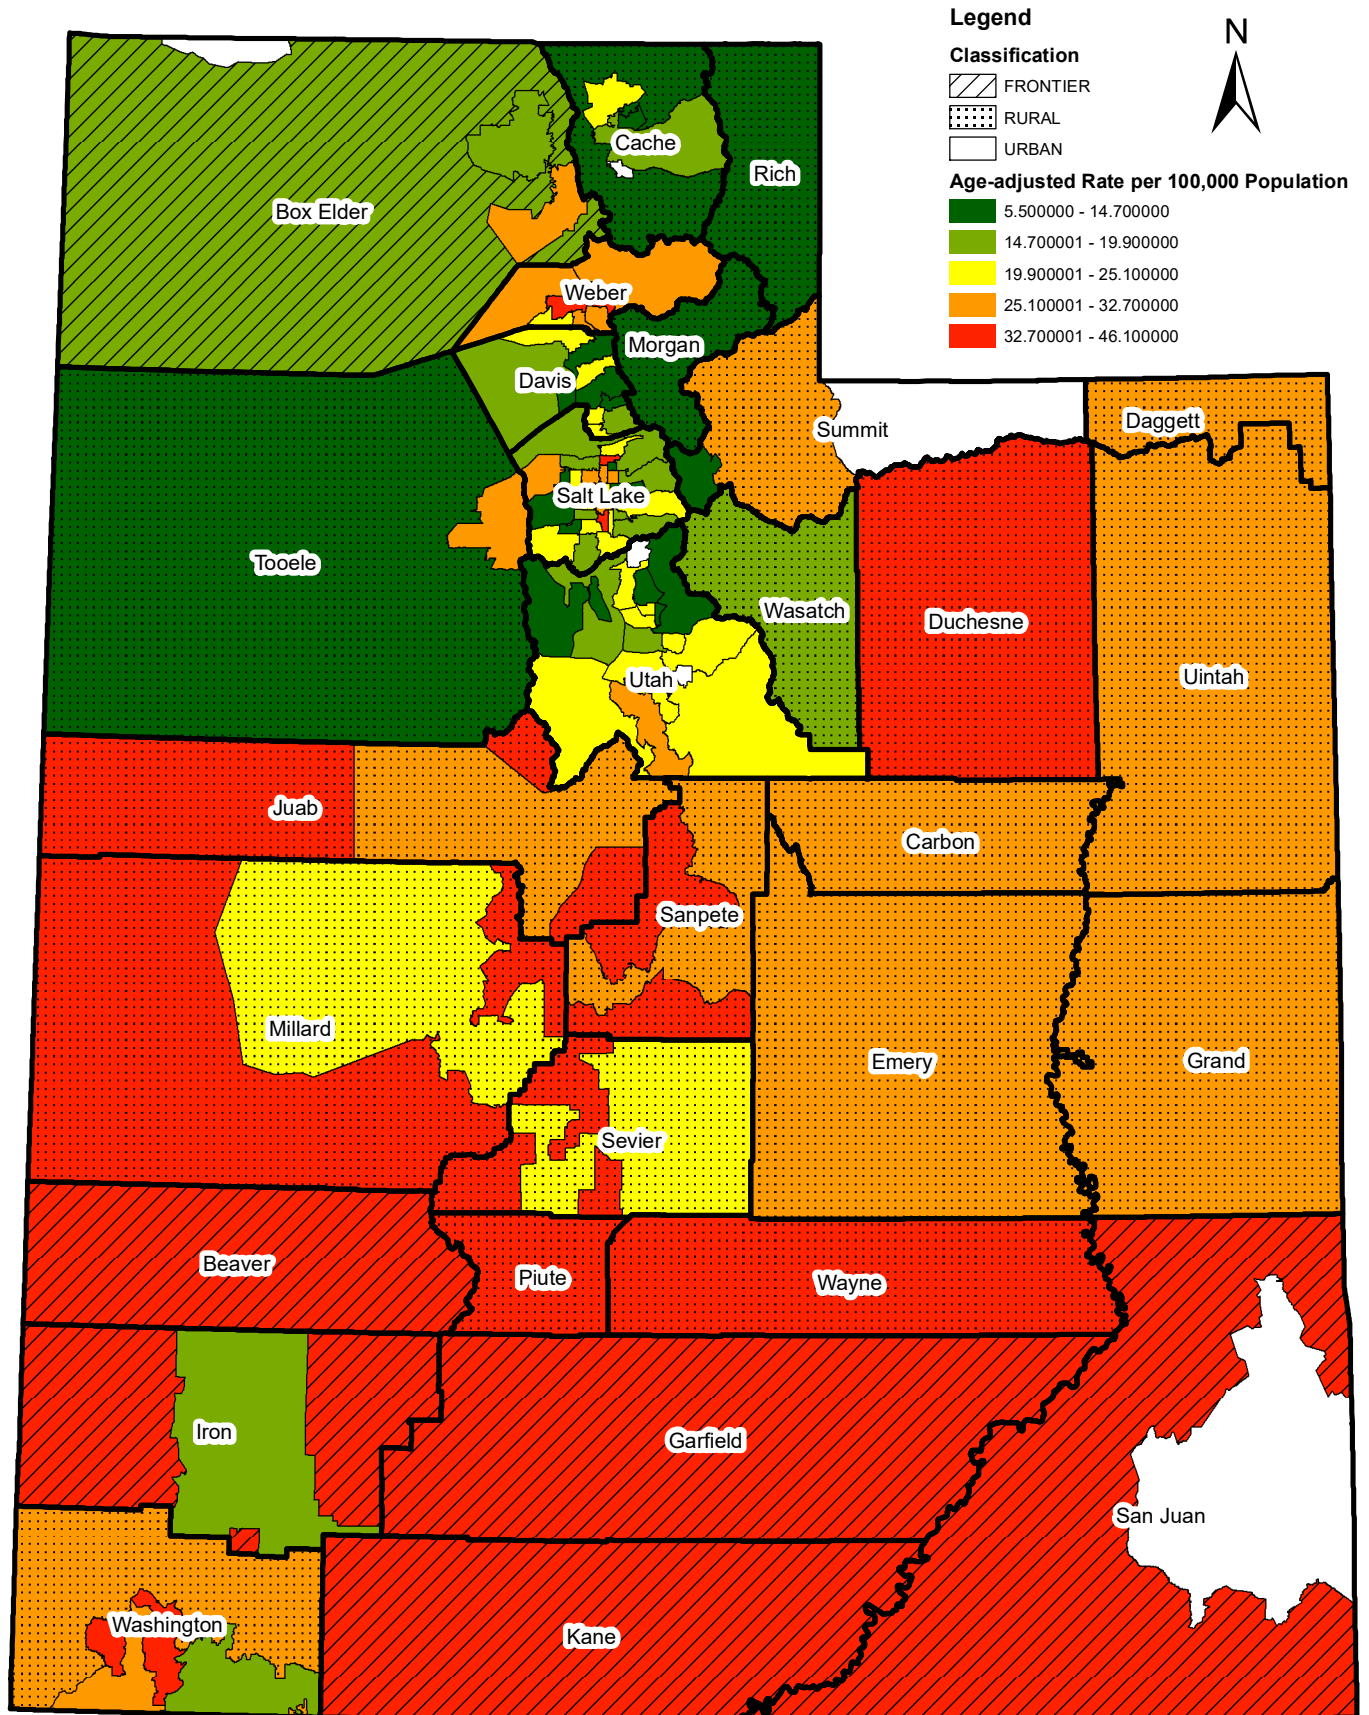

2015-2017 Suicide Rate in Utah by Small Area

Urban suicide rate per 100,000 = 21.80
 Rural suicide rate per 100,000 = 26.26
 *Frontier suicide rate per 100,000 = 29.23

Row Labels	Age-adjusted Rate per 100,000 Population
Box Elder (avg.)	21.57
Box Elder Co (Other) V2	16.70
Brigham City	30.10
Tremonton	17.90
Cache (avg.)	14.08
Cache (Other)/Rich (All) V2	11.80
Logan V2	17.10
North Logan	5.50
Smithfield	21.90
Carbon (avg.)	32.10
Carbon County	32.10
Davis (avg.)	18.46
Bountiful	19.80
Centerville	12.30
Clearfield Area/Hooper	20.90
Farmington	14.00
Kaysville/Fruit Heights	23.00
Layton/South Weber	13.30
North Salt Lake	22.40
Syracuse	18.40
Woods Cross/West Bountiful	22.00
Duchesne (avg.)	40.10
Duchesne County	40.10
Emery (avg.)	26.30
Emery County	26.30
Garfield (avg.)	36.60
Southwest LHD (Other)	36.60
Grand (avg.)	29.50
Grand County	29.50
Iron (avg.)	19.90
Cedar City	19.90
Juab (avg.)	32.40
Nephi/Mona	32.40
Millard (avg.)	29.85
Central (Other)	34.70
Delta/Fillmore	25.00
Morgan (avg.)	12.00
Morgan County	12.00
Salt Lake (avg.)	22.62
Cottonwood	22.80
Daybreak	10.30